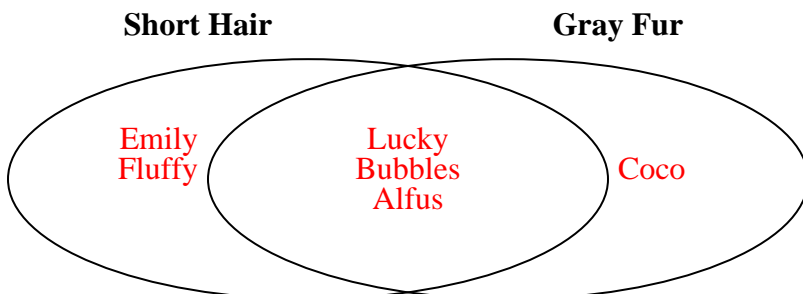

Chain Store

Free Delivery

- 2) The table below shows the physical traits of several pets in a pet shelter. Use the chart to fill in the Venn Diagram.

	Fluffy	Emily	Bubbles	Lucky	Coco	Alfus
Fur Length	Short	Short	Short	Short	Long	Short
Fur Color	Brown	Brown	Gray	Gray	Gray	Gray

Short Hair

Gray Fur

- 3) The table below shows the physical traits of different students. Use the chart to fill in the Venn Diagram.

	Vicky	Tom	Sam	Rey	Emma	Kim
Dominant Hand	Left	Left	Right	Left	Left	Left
Hair Color	Red	Red	Blonde	Blonde	Red	Blonde

Left Handed

Blonde Hair

Solve each problem.

- 1) The table below shows the information on several pizza places. Use the chart to fill in the Venn Diagram.

	Pizza Bros	Luigi's Pizza	Slice of Life	Oven Baked	Italy's Best	John's Pizza
Type	Family Owned	Chain	Chain	Chain	Chain	Family Owned
Delivery	Free	Free	Free	Pay	Pay	Free

- 2) The table below shows the physical traits of several pets in a pet shelter. Use the chart to fill in the Venn Diagram.

	Fluffy	Emily	Bubbles	Lucky	Coco	Alfus
Fur Length	Short	Short	Short	Short	Long	Short
Fur Color	Brown	Brown	Gray	Gray	Gray	Gray